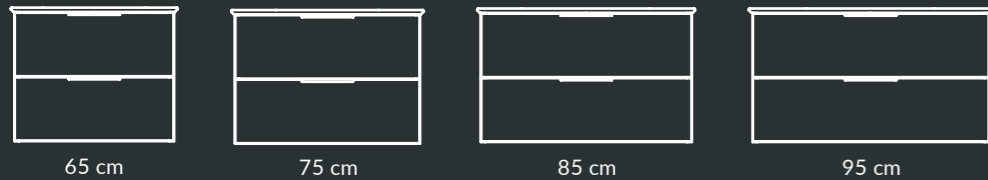

Piano Forte

Гармоничный союз стиля и рациональности — тонкие изящные раковины PIANO. Дополненная лаконичной тумбой PIANO Forte в тёмных или светлых тонах, такая раковина будет отлично смотреться в современной ванной комнате.

The perfect synthesis of style and rationality is embodied in thin and elegant PIANO washbasins. Together with a PIANO Forte laconic cabinet in dark or light colours, this washbasin is an excellent solution for a modern bathroom.

раковина | washbasin
PI.WB.85 | 85 CM