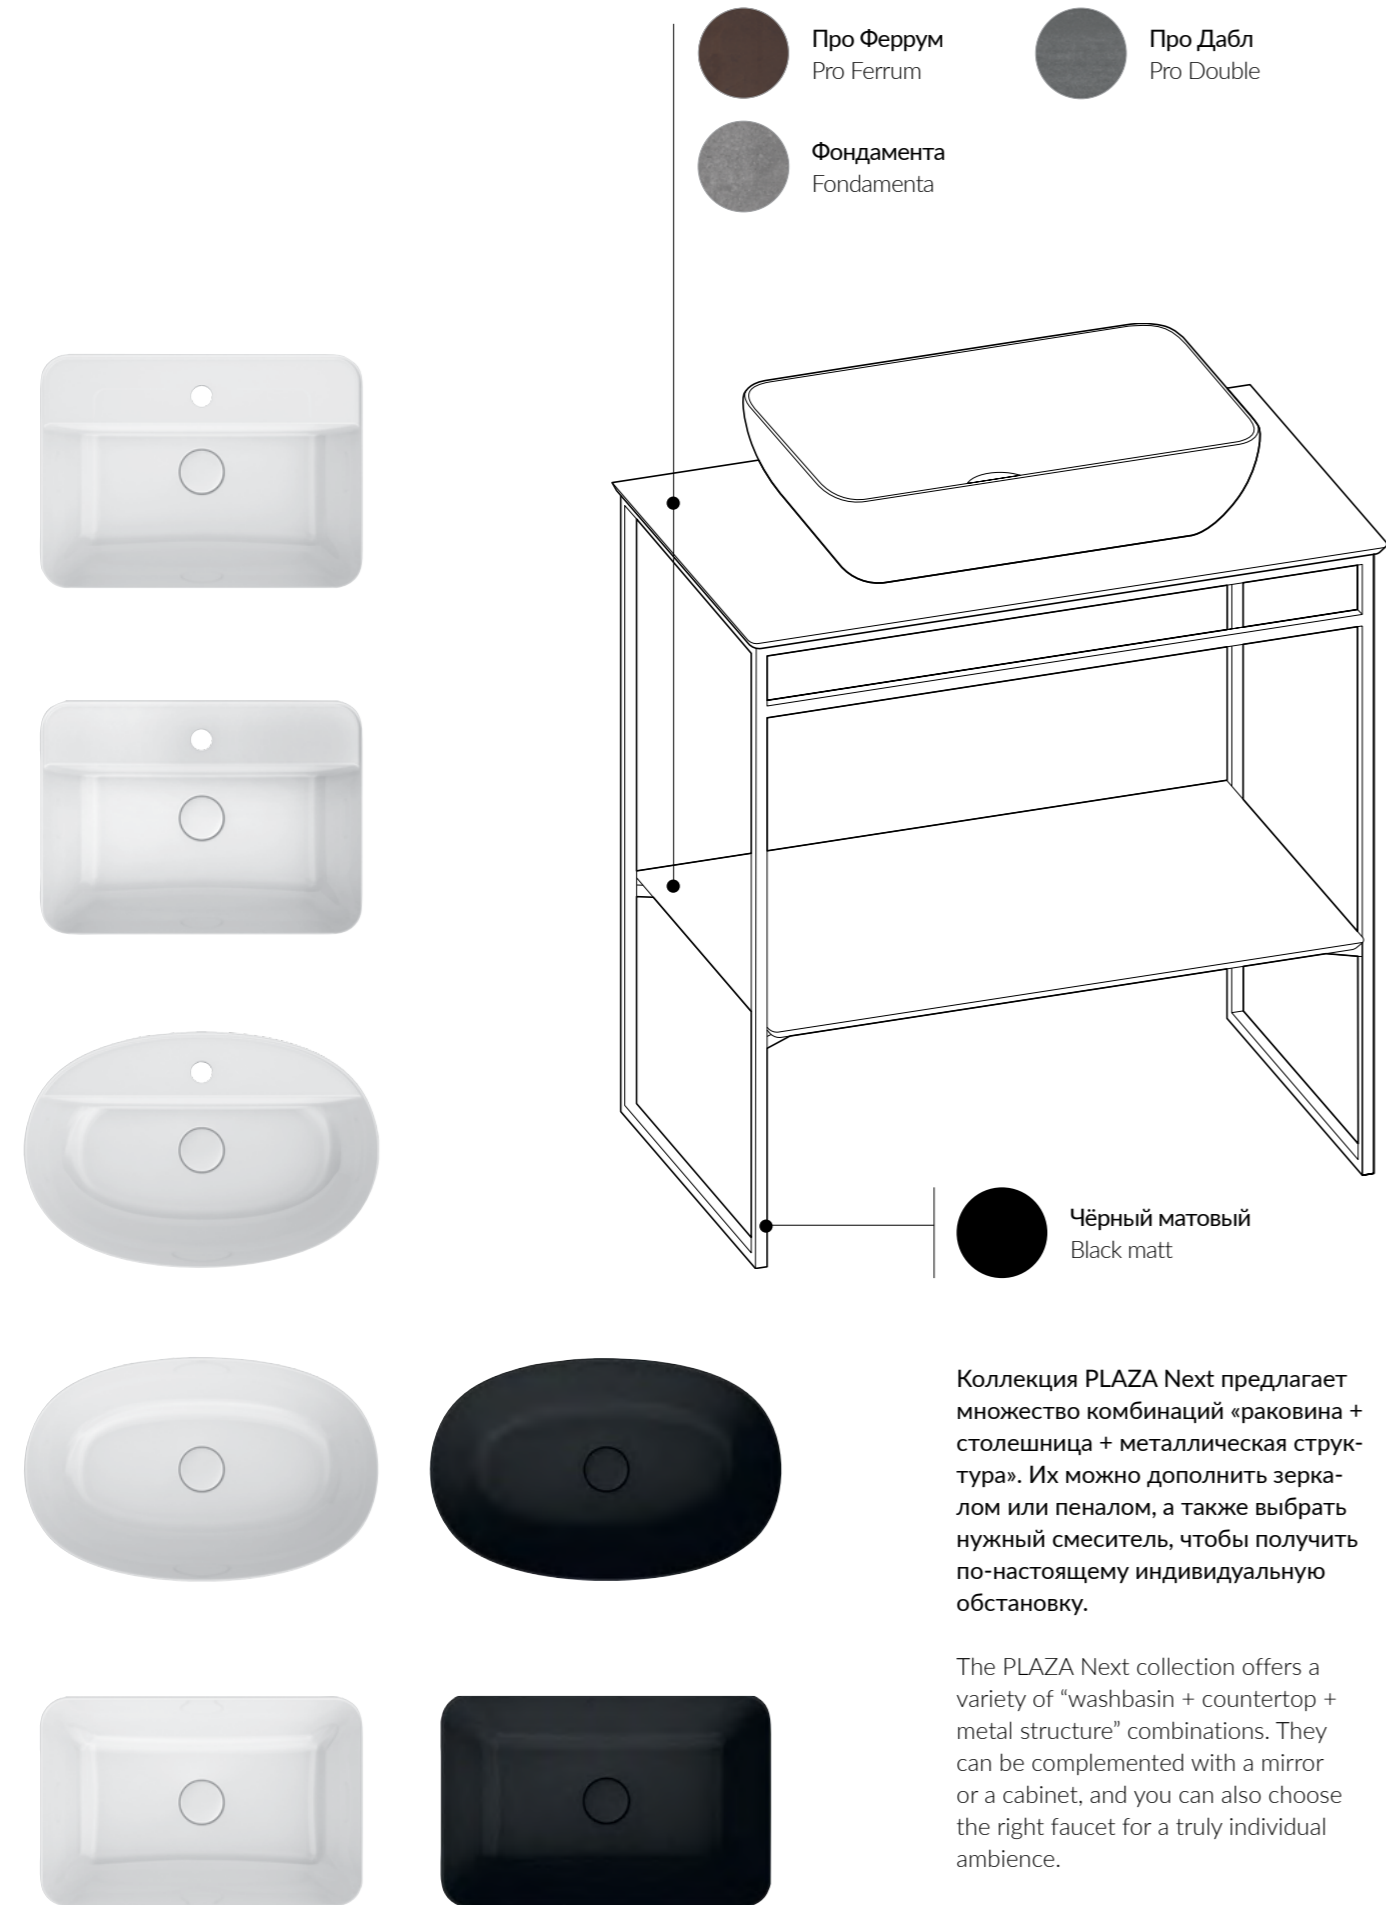

Коллекция PLAZA Next предлагает множество комбинаций «раковина + столешница + металлическая структура». Их можно дополнить зеркалом или пеналом, а также выбрать нужный смеситель, чтобы получить по-настоящему индивидуальную обстановку.

The PLAZA Next collection offers a variety of “washbasin + countertop + metal structure” combinations. They can be complemented with a mirror or a cabinet, and you can also choose the right faucet for a truly individual ambience.