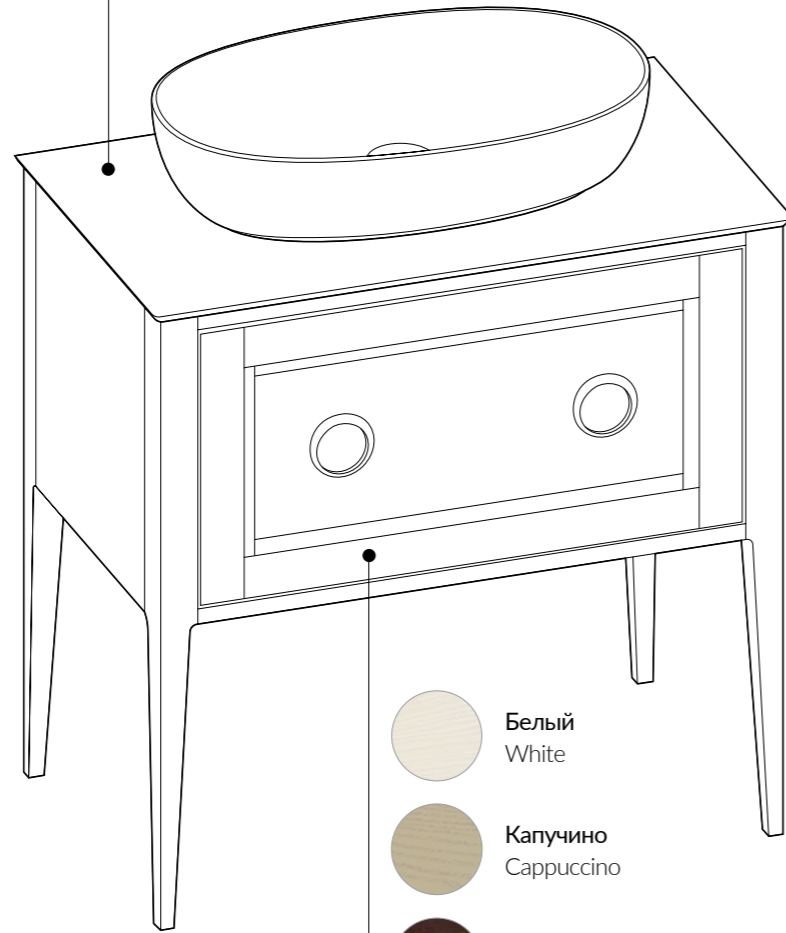

Риальто серый
тёмный
Rialto dark grey

Монте Тиберио
Monte Tiberio

Парнас пепельный
Parnassus ash-grey

Белый
White

Капучино
Cappuccino

Орех
Walnut

Сделать композицию для ванной комнаты более уникальной можно, подобрав сочетание тумбы, раковины и столешницы. Комбинируя цвета, фактуры и размеры, будет просто обеспечить полное соответствие наших решений вашей интерьерной задумке.

Make your bathroom composition more unique by matching the combination of cabinet, washbasin and countertop. By combining colours, textures and sizes, it will be easy to ensure that our solutions best fit your interior design concept.