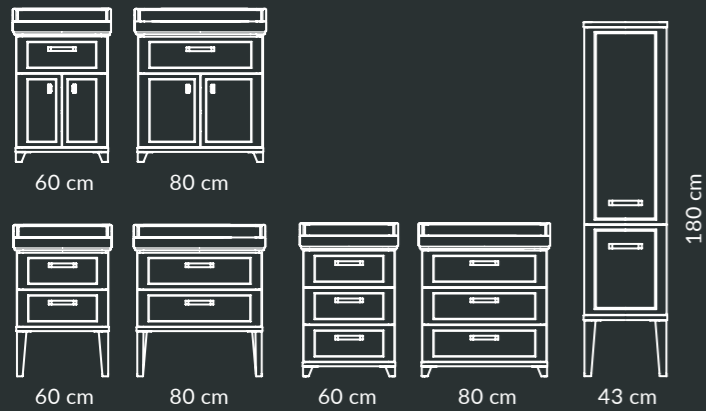

Pompei

Главным вдохновением коллекции POMPEI стала красота одного из самых известных городов римской античности. Такой выбор придаст ванной комнате штрих классической элегантности, которая никогда не выйдет из моды.

The POMPEI collection was inspired by the beauty of one of the most famous cities in Roman Antiquity. This collection will add a touch of classical elegance to your bathroom interior, which will never go out of fashion.

раковина | washbasin
PO.WB.80 | 80 CM

Раковина с высоким бортиком, прилегающим к стене, — воспроизведение формы, известной ещё с античности. В сочетании с тумбой, а также высоким пеналом получаем исключительно изящное решение для ванной комнаты. Светлые тона помогают сделать обстановку более лёгкой.

A washbasin with a high rim attached to the wall is a reproduction of a form that has been known since antiquity. Combined with the cabinet and the tall unit, it is an exceptionally elegant solution for the bathroom. The light colours help to make the room feel lighter..

Раковина: POMPEI PO.WB.80 ширина 80
Тумба: POMPEI PO.N.80.2\CAM ширина 80 см
Пенал: POMPEI PO.N.150\CAM высота 180 (с ножками)
Зеркало: POMPEI PO.mi.80\CAM 80x80 см
На стенах: керамическая плитка МОНФОРТЕ, 40x120 см
На полу: керамический гранит ВЯЗ, 9,9x40,2 см

Washbasin: POMPEI PO.WB.80 80 cm
Furniture: POMPEI PO.N.80.2\CAM 80 cm
Tall unit: POMPEI PO.N.150\CAM 180 cm (with legs)
Mirror: POMPEI PO.mi.80\CAM 80x80 cm
Walls: ceramic tiles MONFORTE, 40x120 cm
Floor: porcelain gres ELM, 9,9x40,2 cm