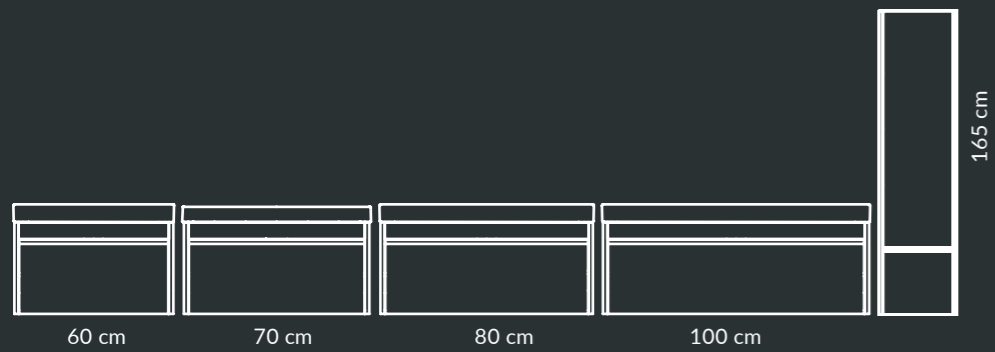

Modula

В названии новой мебели MODULA отражены её главные преимущества: модульность, большое количество доступных опций. Потребители по своему вкусу могут собрать понравившийся вариант из внушительного числа возможных комбинаций, которые предлагает эта серия.

The very name of the new MODULA furniture speaks of its main advantages: it is modular and grants unlimited possibilities. Customers can try numerous combinations available in this collection to create a furniture set that fits their taste.

тумба | furniture
MO.80.1+1\WHT | 80 CM