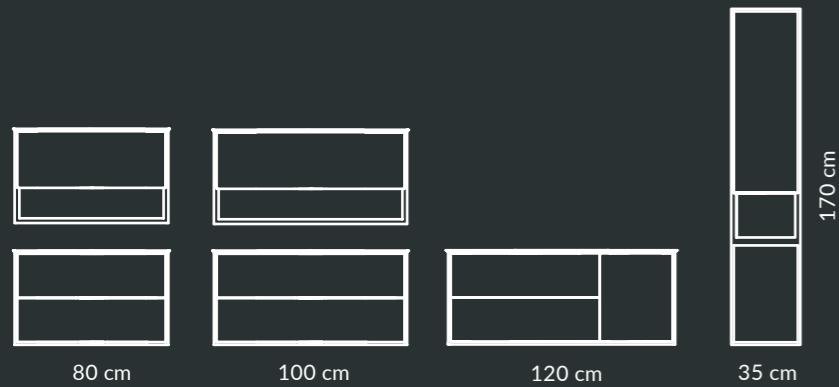

Plaza Modern

Подбор сантехники и мебели для ванной в современном стиле — всегда творческая задача. Теперь решить её будет заметно проще. Белые глянцевые фасады подвесных тумб PLAZA Modern и столешницы, выполненные в разных цветах, легко впишутся в современную обстановку.

Choosing sanitaryware and bathroom furniture for a contemporary interior is always a creative task. Now it will be noticeably easier to solve. The white glossy facades of the PLAZA Modern wall hung cabinets and countertops in different colours will easily fit into a modern environment.

раковина | washbasin
PLR.WBI.55.1 | 55 CM