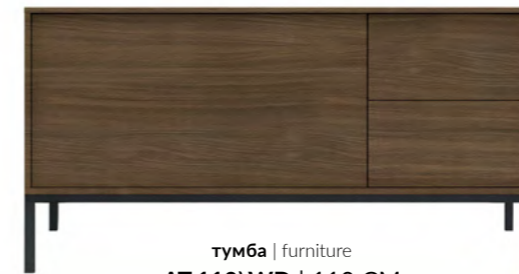

тумба | furniture
AT.110\WD | 110 CM

Ножка низкая металлическая, чёрная матовая |
Low metal leg, matt black
ATLG.110\ML