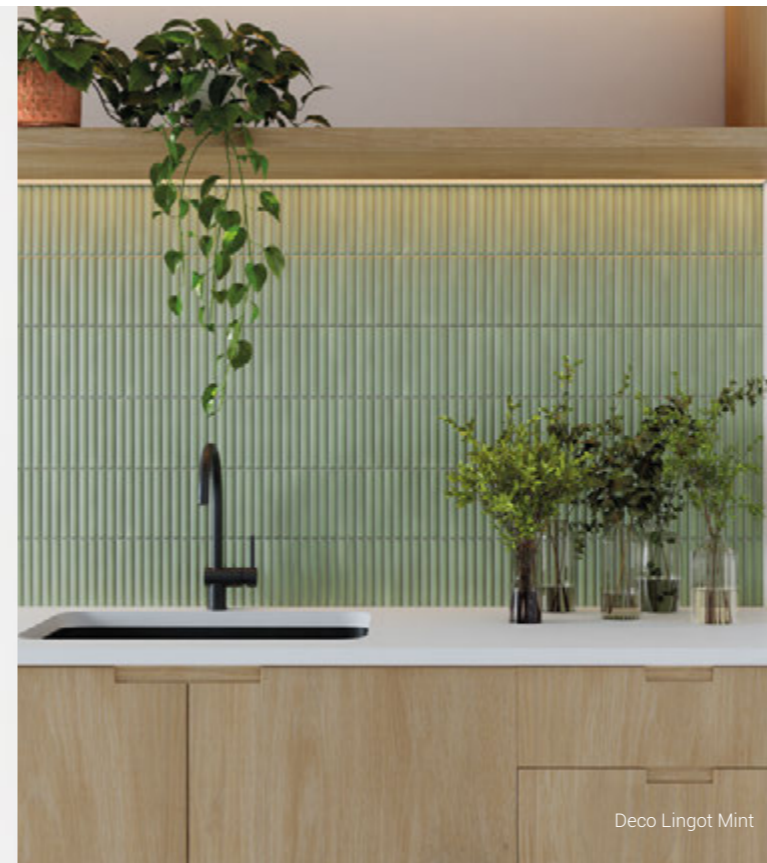

Deco Lingot Blue
Deco Lingot White
Rect. Savana Natural