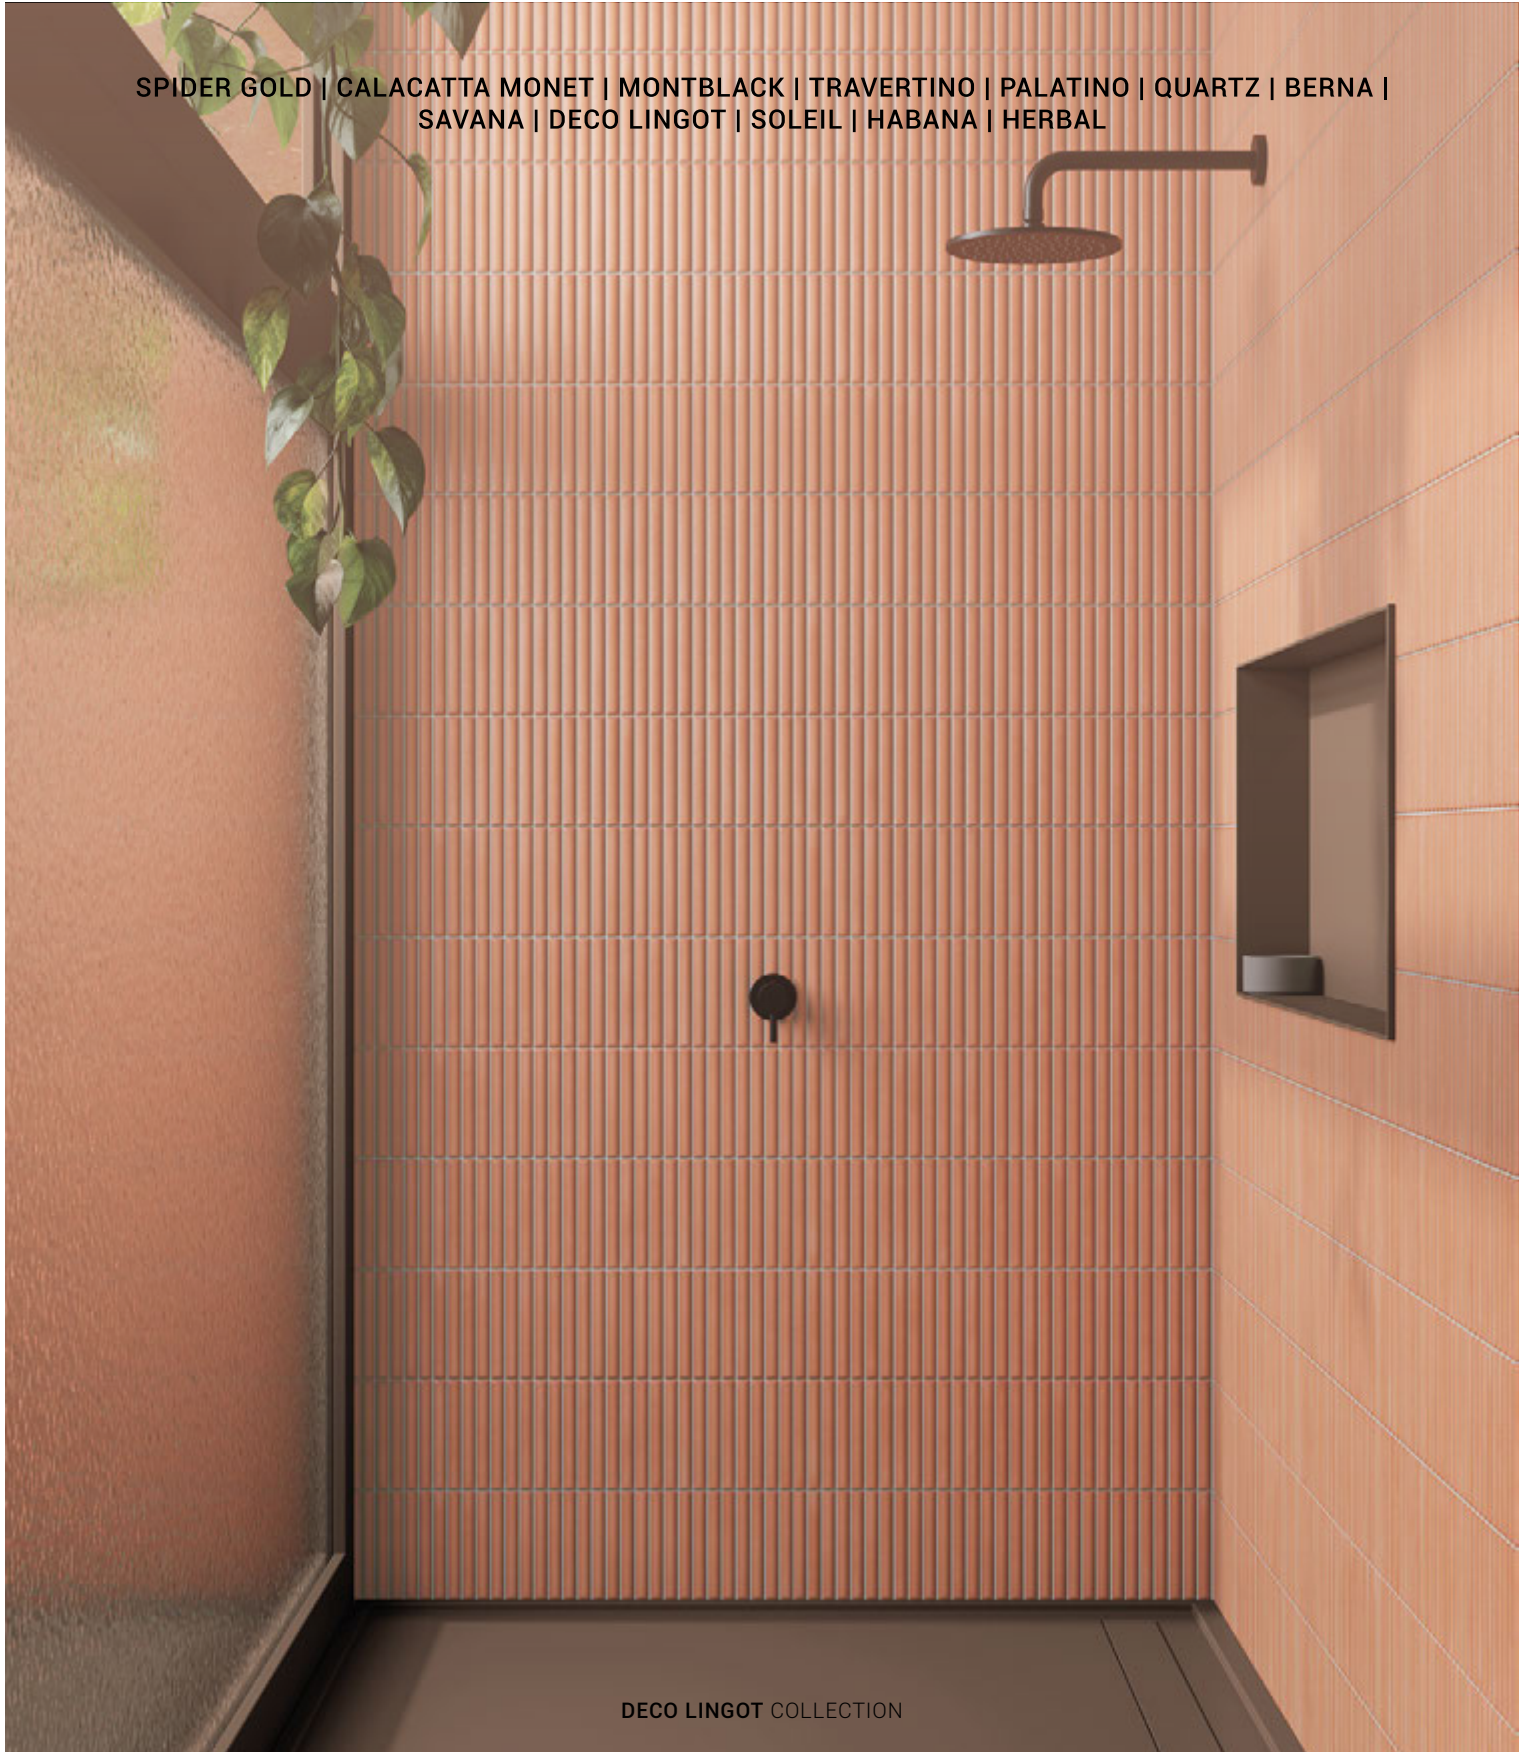

GAYAFORES

collection

SPIDER GOLD | CALACATTA MONET | MONTBLACK | TRAVERTINO | PALATINO | QUARTZ | BERNA |
SAVANA | DECO LINGOT | SOLEIL | HABANA | HERBAL