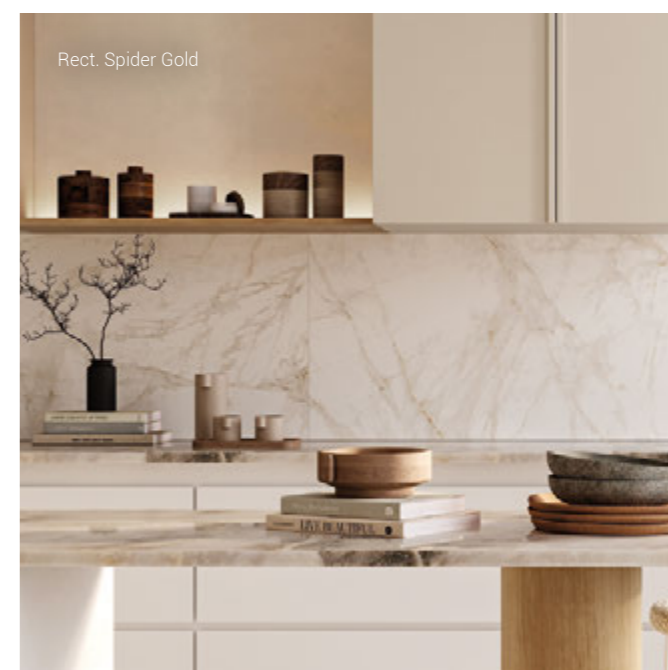

Deco Spider Gold 32x62,5 / 12,6"x24,6"

GF-20355D

www.gayafores.es

Deco Spider Gold
Rect. Spider Gold

Deco Spider Gold
Rect. Spider Gold

Deco Spider Gold

Rect. Spider Gold

The subtle application of digital material in the veins imparts a unique and luxurious look.