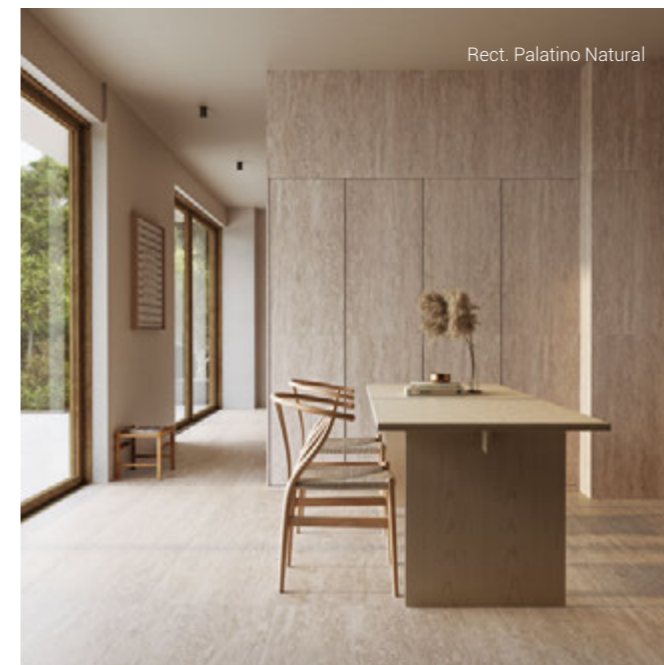

GF-20355B

Deco Palatino Natural
32x62,5 / 12,6"x24,6"

GF-20355D

www.gayafores.es

Rect. Palatino Silver

Rect. Palatino Natural

Rect. Palatino Natural

Rect. Palatino Ivory
Deco Palatino Ivory