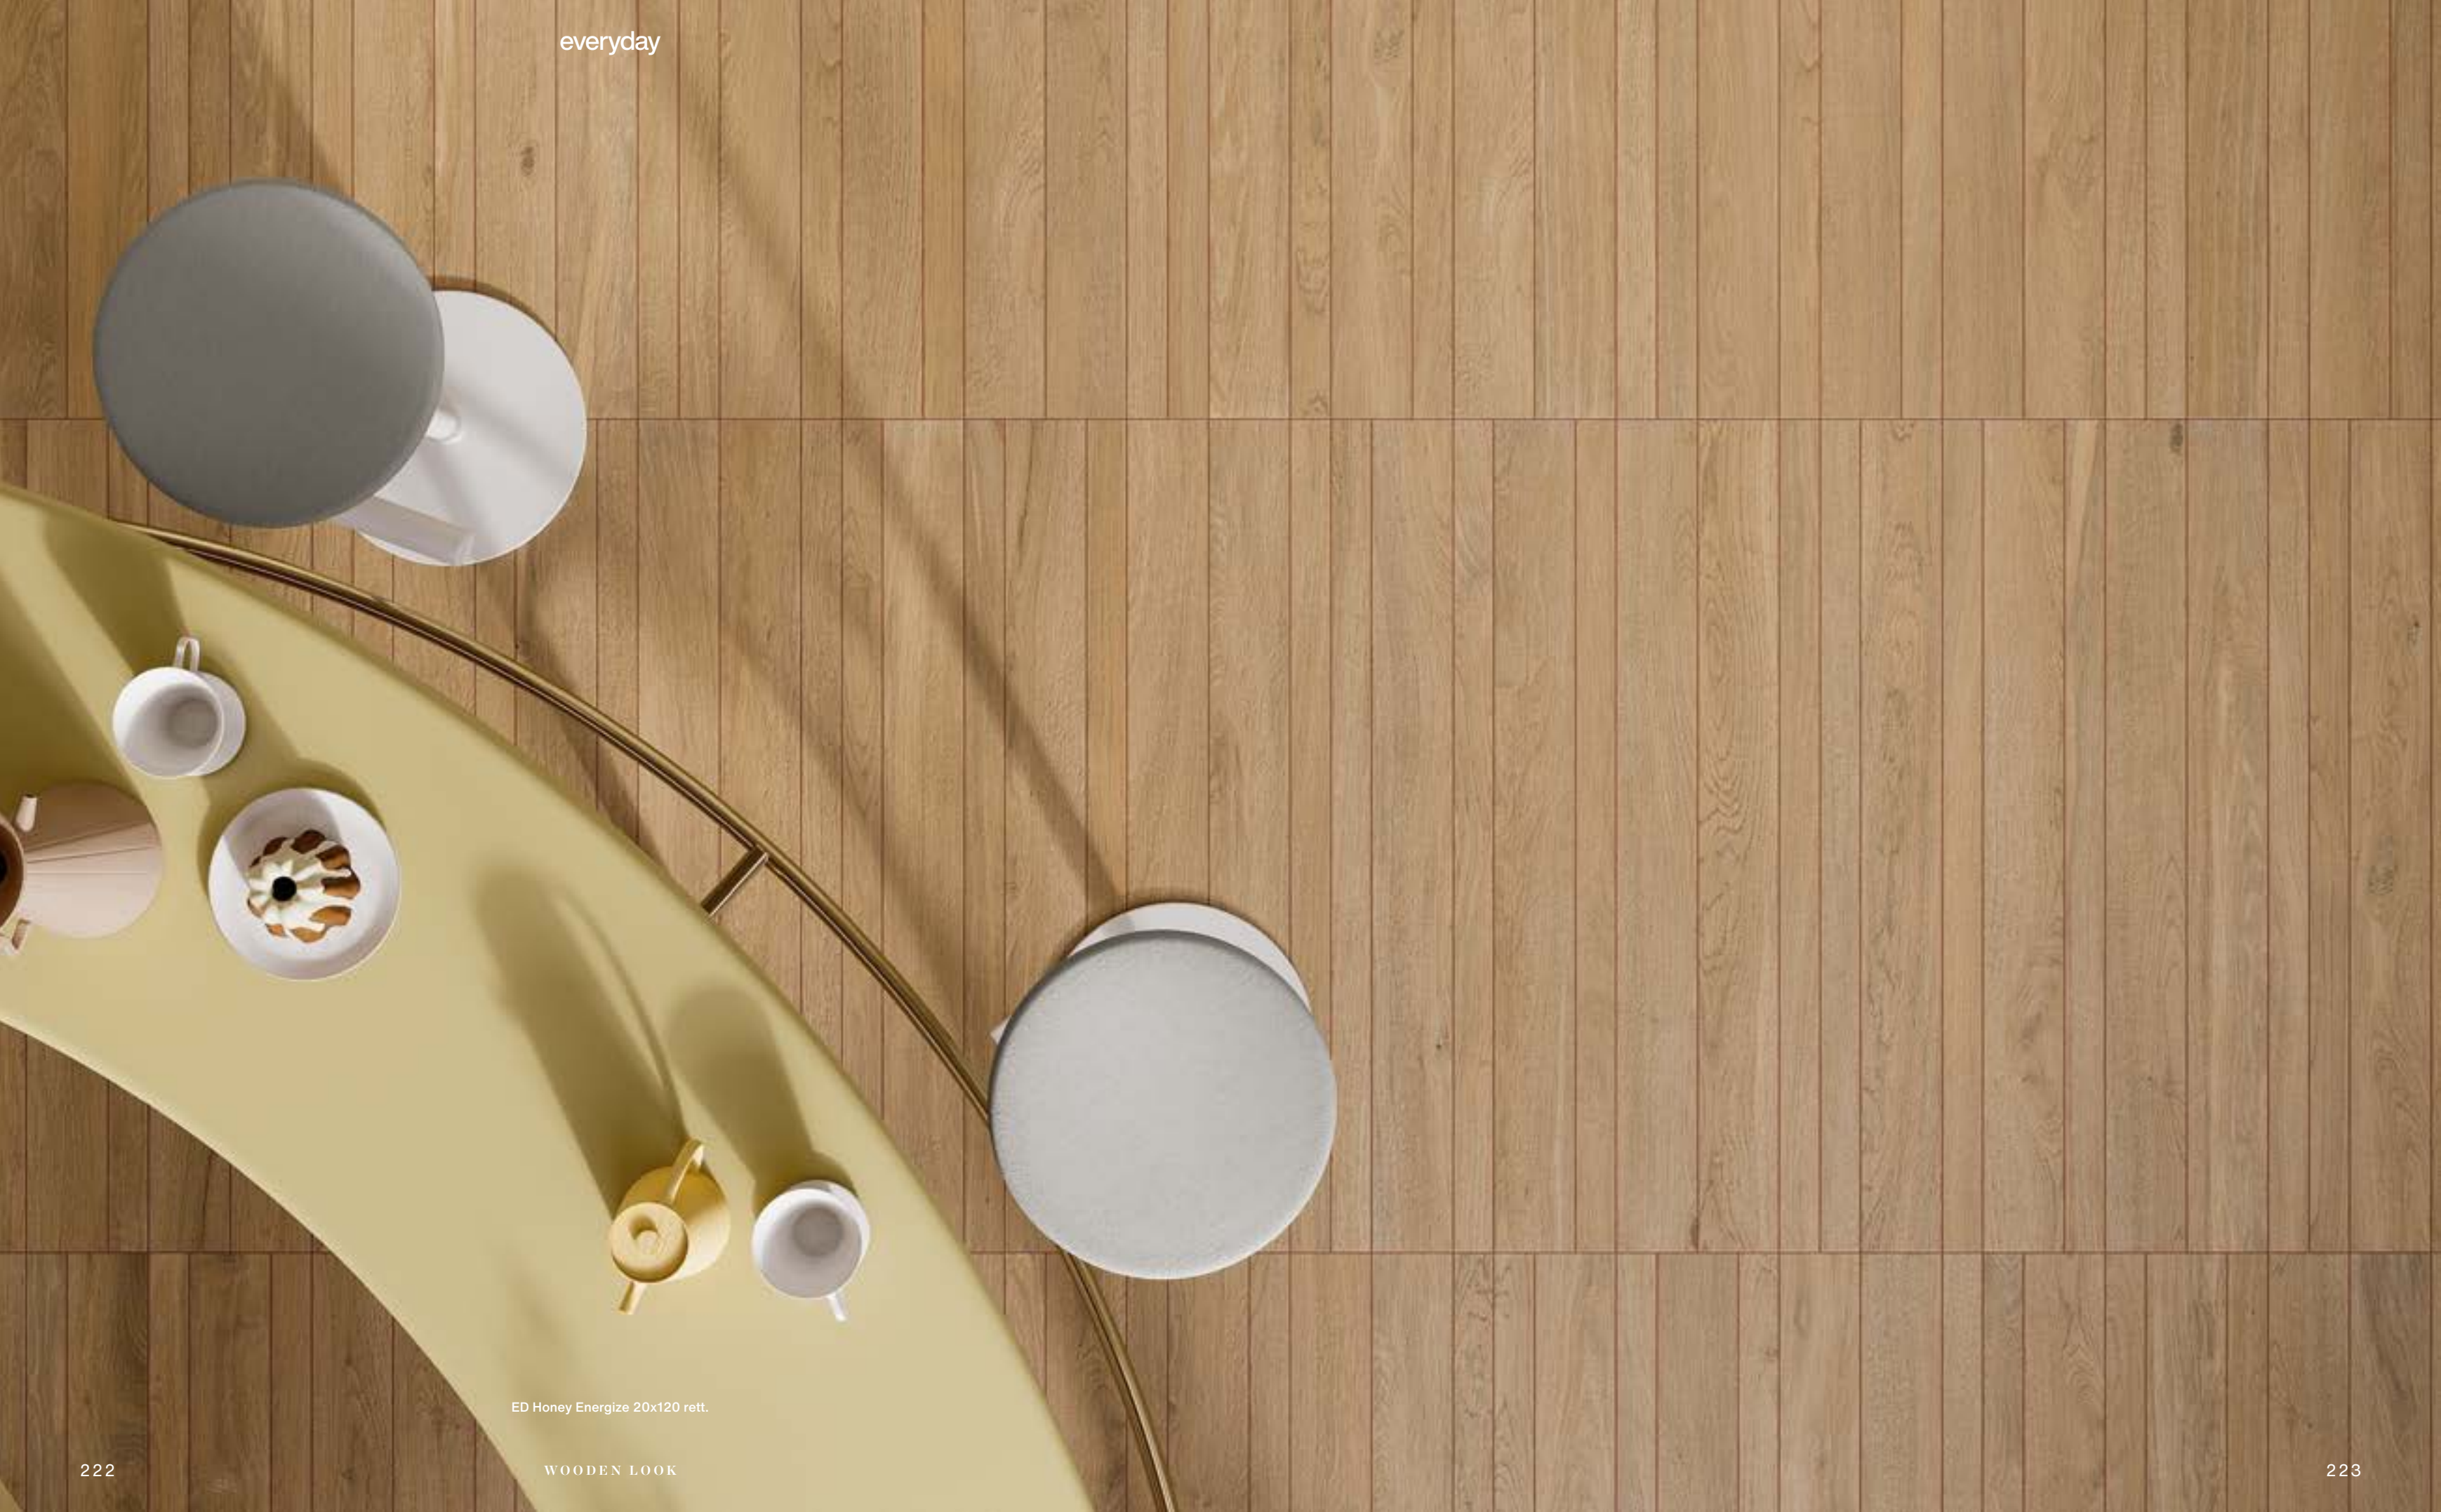

RIVESTIMENTO / WALL
ED Connect 60x120 rett.
Collection Colorful: CF Sunflower Brick 7,5x40
PAVIMENTO / FLOOR
ED Honey Energize 20x120 rett.

everyday

ED Honey Energize 20x120 rett.

WOODEN LOOK

everyday

RIVESTIMENTO / WALL: ED Connect 60x120 rett.